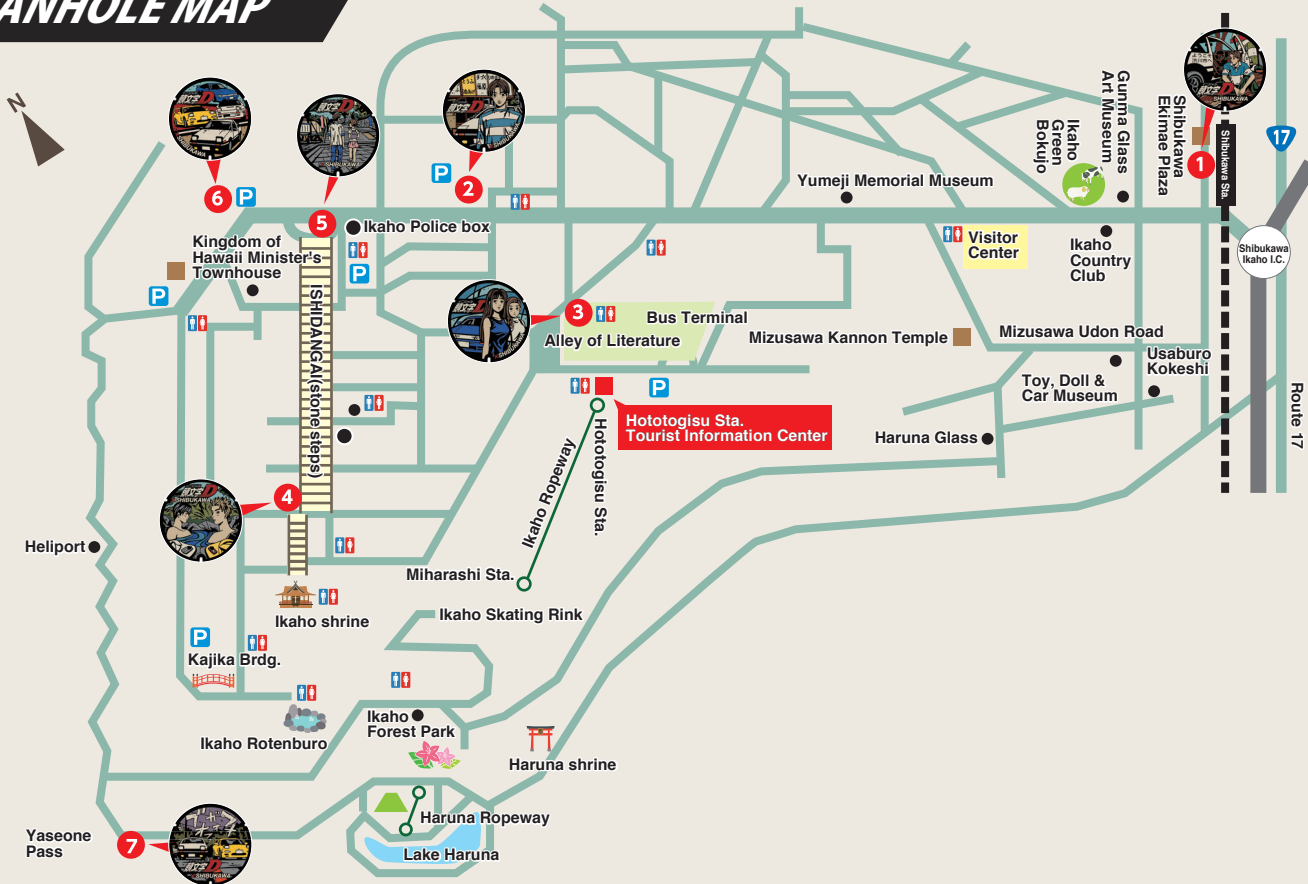

6

7

Kingdom of Hawaii Minister's Townhouse

Kajika Brdg.

Ikaho Rotenburo

Heliport

Yaseone Pass

ISHIDANGAI (stone steps)

Ikaho shrine

Ikaho Forest Park

Haruna Ropeway

Lake Haruna

Miharashi Sta.

Ikaho Skating Rink

Haruna shrine

Ikaho Police box

Ikaho Ropeway

Hototogisu Sta.

Alley of Literature

Bus Terminal

Mizusawa Kannon Temple

Yumeji Memorial Museum

Haruna Glass

Hototogisu Sta. Tourist Information Center

Mizusawa Udon Road

Toy, Doll & Car Museum

Usaburo Kokeshi

Visitor Center

Ikaho Country Club

Ikaho Green Bokujō

Gunma Glass Art Museum

Shibukawa Ekimae Plaza